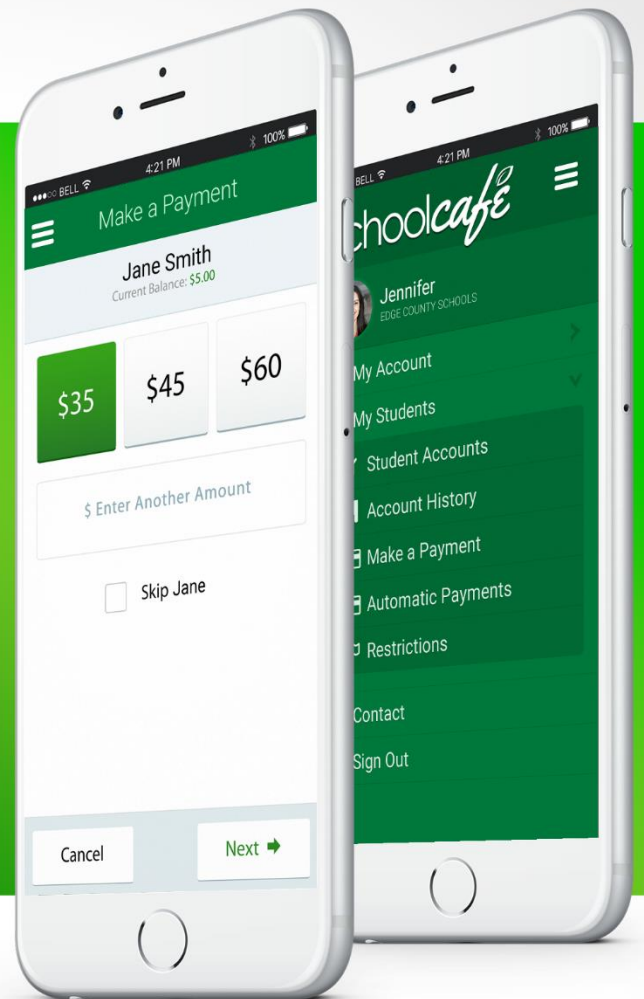

- View your child's cafeteria account balance
- Make payments to your child's cafeteria account
- Review daily spending and purchases
- Low balance reminders

Central Greene School District is proud to offer SchoolCafé, a safe and secure way for parents to make online payments to their children's cafeteria accounts.